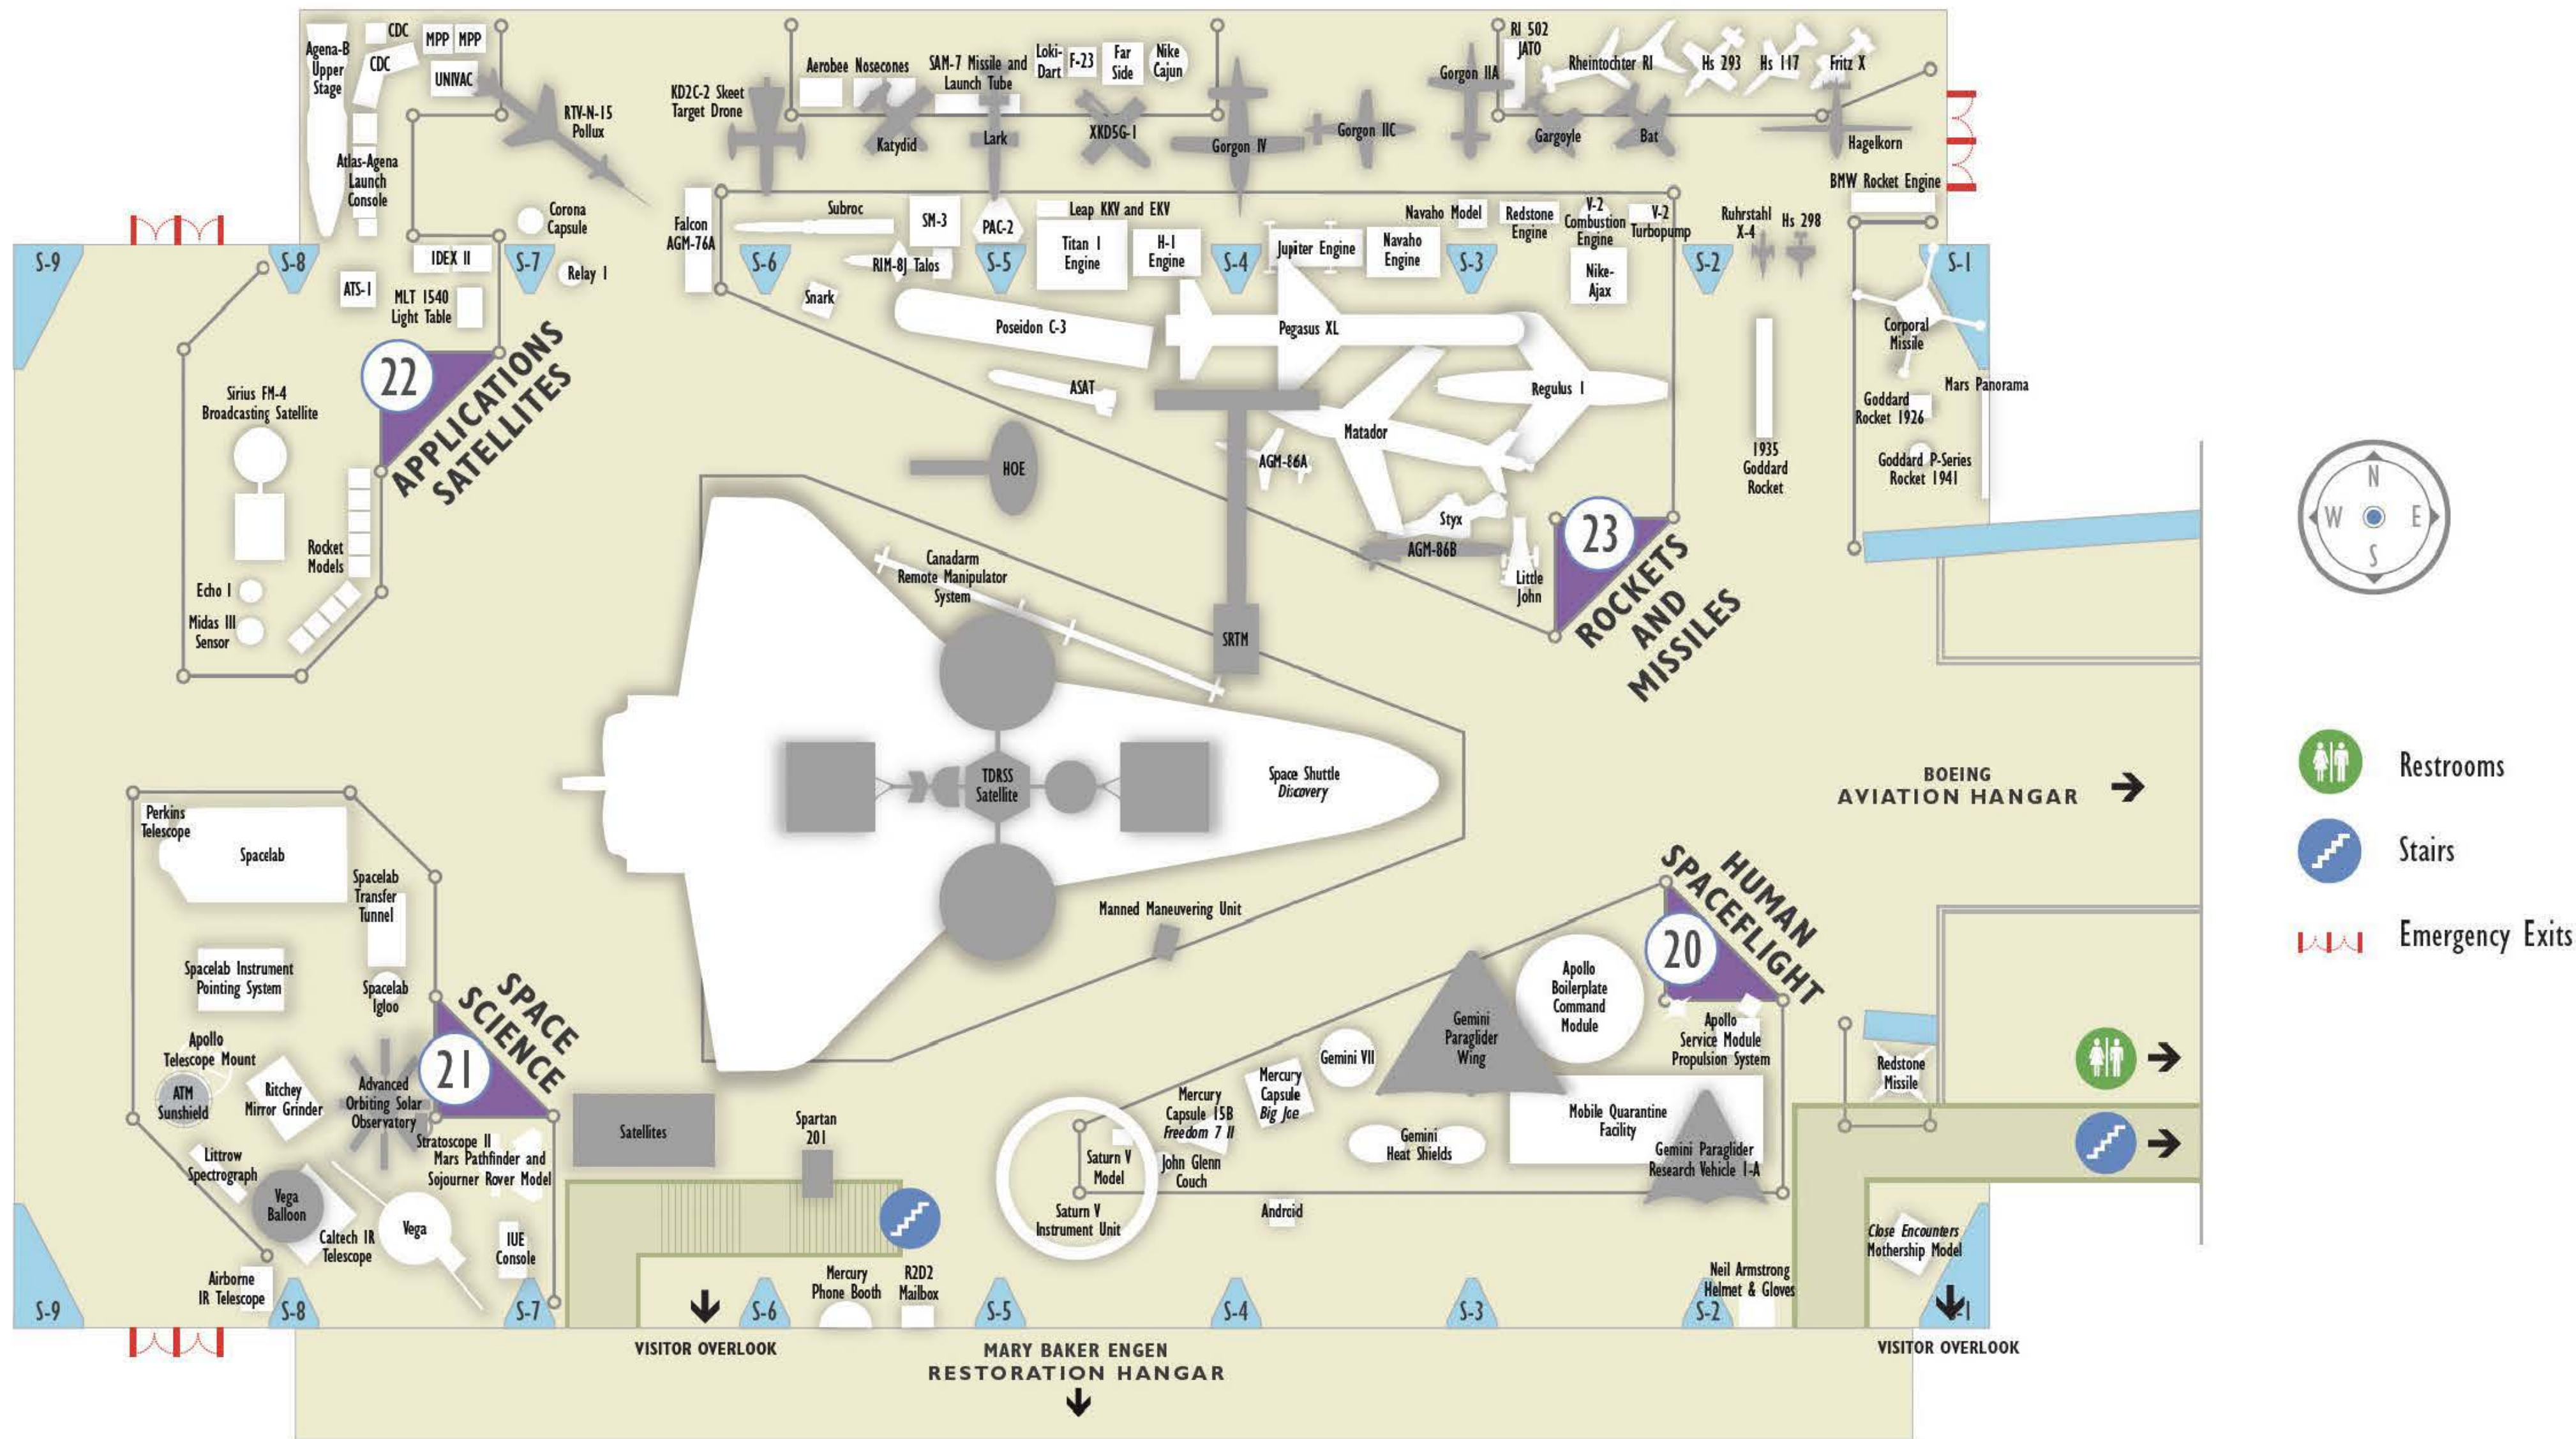

← EMIL BUEHLER Conservation Laboratory · Collections Processing Unit
 Collections Storage Facility · Archives

MARY BAKER ENGEN RESTORATION HANGAR

JAMES S. McDONNELL SPACE HANGAR

- Elevator
- Temporarily Closed
- Museum Store
- Welcome Center
- Tour Desk / Information
Sponsored by the Joan and Herb Kelleher Charitable Foundation
- Stairs
- Theater
- You Are Here
- Emergency Exits
- Restrooms
- Simulators
- Tower
- Tickets
- ATM

BOEING AVIATION HANGAR

airandspace.si.edu

- ① Vertical Flight
- ② Sport Aviation
- ③ General Aviation
- ④ Business Aviation
- ⑤ Commercial Aviation
- ⑥ Pre-1920 Aviation
- ⑦ World War II Aviation
- ⑧ Korea and Vietnam
- ⑨ Cold War Aviation
- ⑩ Modern Military Aviation
- ⑪ Aerobatics
- ⑫ German World War II Aviation
- ⑬ Ultralights
- ⑭ Interwar Military Aviation, 1920-1940

JAMES S. MCDONNELL SPACE HANGAR

airandspace.si.edu

-  First Level Space Artifacts
-  Hanging Space Artifacts

-  Human Spaceflight
-  Space Science
-  Applications Satellites
-  Rockets and Missiles